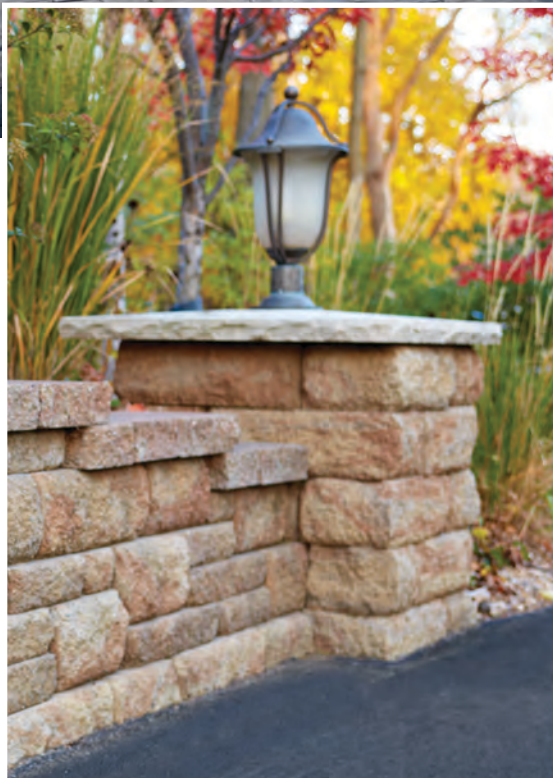

DEVELOPED BY
ANCHOR
DIAMOND
WALL INDUSTRY EXPERTS

28" COLUMN CAP

THE FINISHING TOUCH FOR AN EXCELLENT PLATFORM AND ADDED VERSATILITY.

✔ FEATURES & BENEFITS

- Universal size and easy, adhesive installation
- Complements any retaining wall or freestanding wall project
- Perfect platform for accessories such as lights fixtures, planters or other decorative elements
- Can be used in any climate
- Peaked with flat top 10" x 10" x 4"